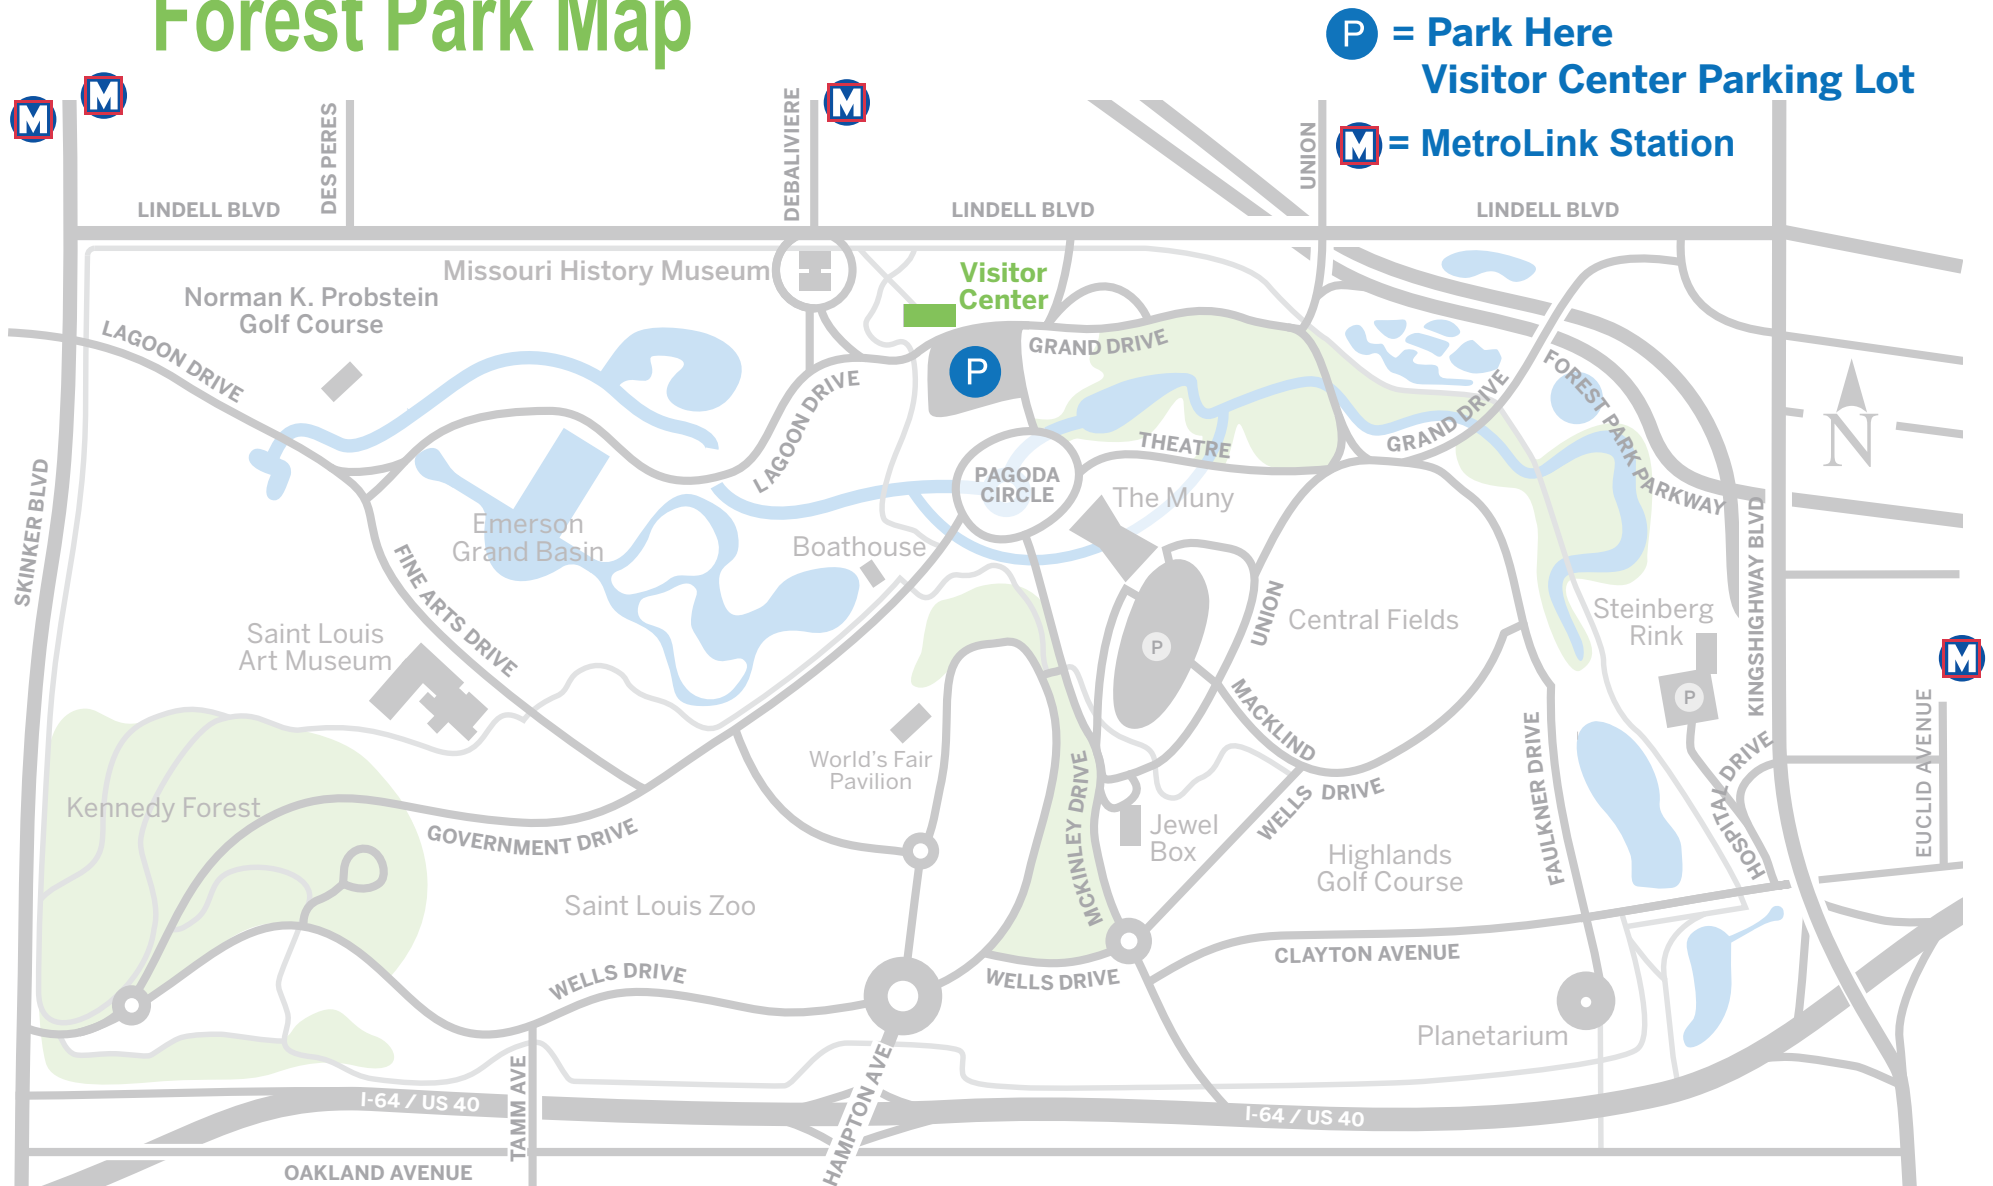

# Forest Park Map

Forest Park Forever - Dennis & Judith Jones Visitor and Education Center - 5595 Grand Drive in Forest Park - Saint Louis, MO 63112

## Directions:

314.367.7275 - [www.forestparkforever.org](http://www.forestparkforever.org) - [www.forestparkmap.org](http://www.forestparkmap.org)

Most direct access to Visitor Center - enter Park from Skinker Blvd. at Lagoon/Forsyth or from Lindell Blvd. at DeBaliviere by the Missouri History Museum. If using GPS to navigate to Park, use Visitor Center address above. The Visitor Center offers restrooms, drinking fountain/water bottle filler, Visitor Information, food and beverage in the Forest Park Cafe and free WiFi.