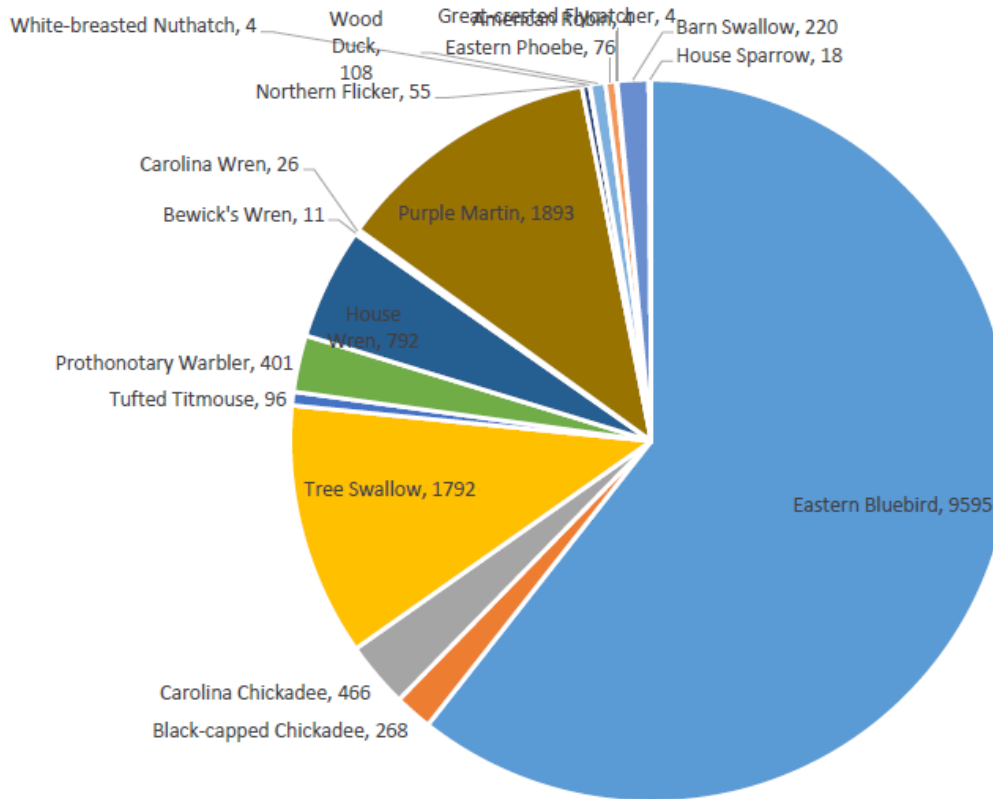

Missouri Bluebird Society 2015 Nesting Report

Total Reported Fledged Since 2009

- Eastern Bluebird
- Black-capped Chickadee
- Carolina Chickadee
- Tree Swallow
- Tufted Titmouse
- Prothonotary Warbler
- House Wren
- Bewick's Wren
- Carolina Wren
- Purple Martin
- Northern Flicker
- White-breasted Nuthatch
- Wood Duck
- Eastern Phoebe
- American Robin
- Great-crested Flycatcher
- Barn Swallow
- House Sparrow